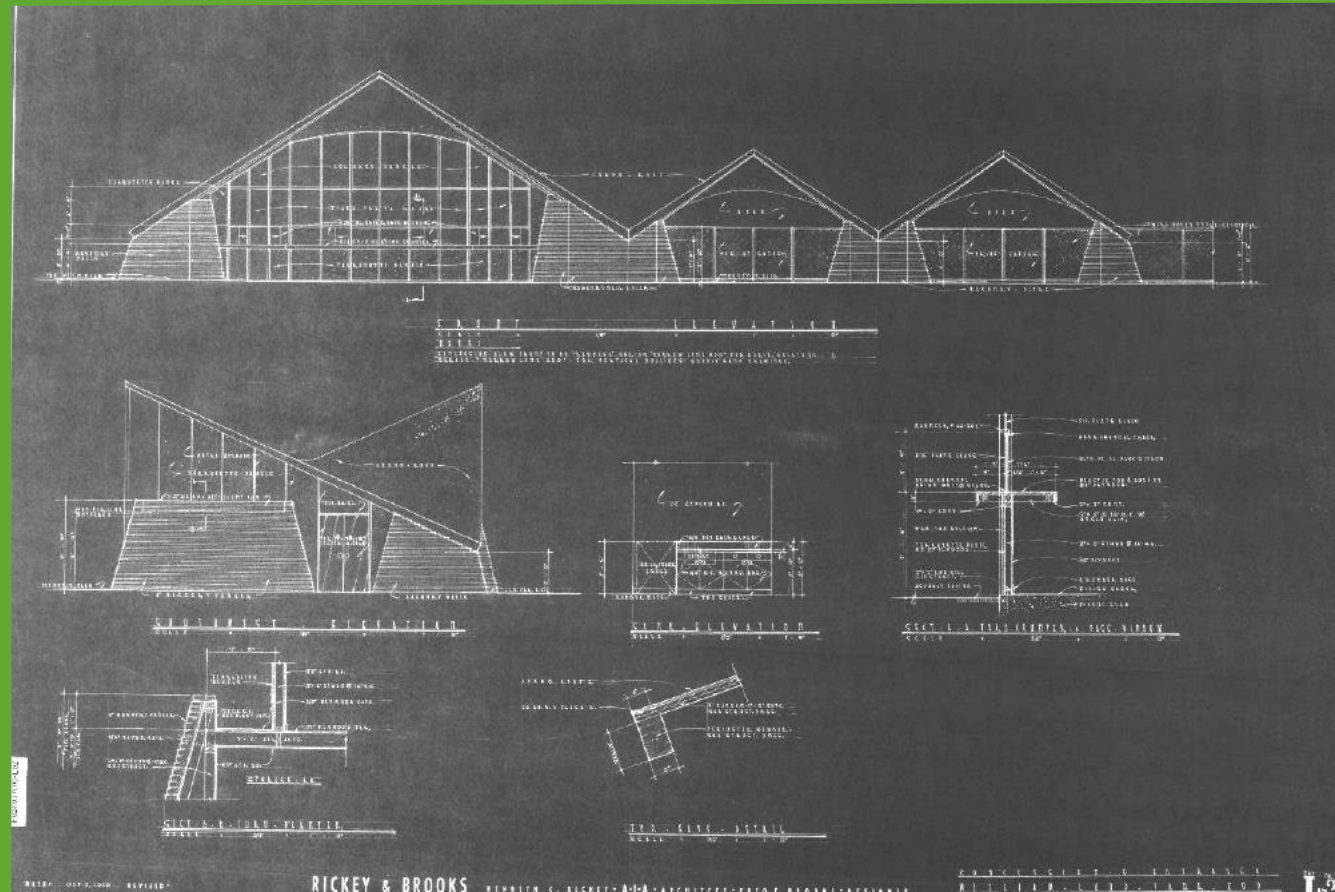

Sacramento Zoo Entrance Structures

17.604.210(A)1.a.

Criterion iii – Google Style of Mid-Century Modern

Criterion iv – Rickey and Brooks (architect)

Sacramento Zoo Entrance Structures Proposed Landmark Boundaries