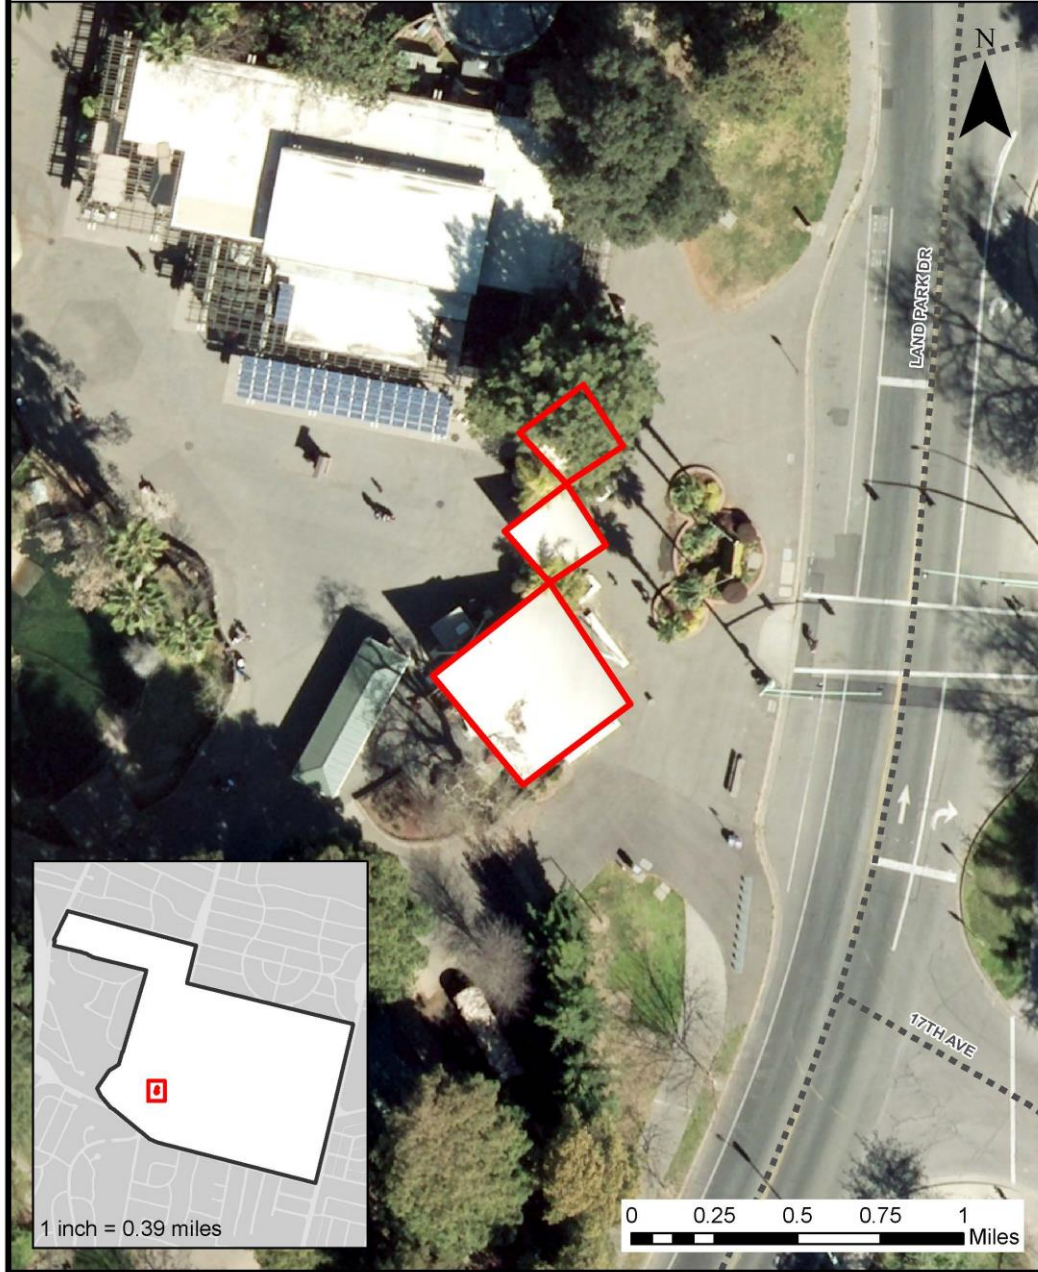

Sacramento Zoo Entrance Structures

17.604.210(A)1.a.

Criterion iii – Google Style of Mid-Century Modern

Criterion iv – Rickey and Brooks (architect)

Sacramento Zoo Entrance Structures Proposed Landmark Boundaries

Created by KMD | 10.11.2022

1 inch = 0.39 miles

0 0.25 0.5 0.75 1 Miles