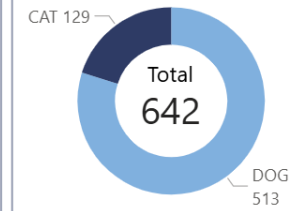

March 2026 statistics

Shelter Statistics Monthly Report

Year-Month Selection

March 2026

This report refreshes every 2 hours. Last refreshed:
4/1/2026 11:01:19 AM

Shelter Intake by Animal Type

Total Intake by Animal Type

Total Outcome by Animal Type

Live Release Rate

Overall	83%
Cats	76%
Dogs	86%

Shelter Outcome by Animal Type