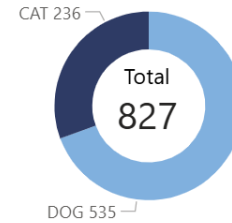

March 2026 statistics

Shelter Statistics Monthly Report

Year-Month Selection

March 2026

This report refreshes every 2 hours. Last refreshed:
4/1/2026 11:01:19 AM

Shelter Intake by Animal Type

Total Intake by Animal Type

Total Outcome by Animal Type

Live Release Rate

Overall	83%
Cats	76%
Dogs	86%

Shelter Outcome by Animal Type