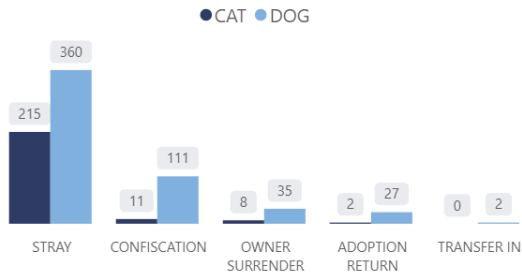

March 2026 statistics

Shelter Statistics Monthly Report

Year-Month Selection

March 2026

This report refreshes every 2 hours. Last refreshed:
4/1/2026 11:01:19 AM

Shelter Intake by Animal Type

Total Intake by Animal Type

Total Outcome by Animal Type

Live Release Rate

Overall	83%
Cats	76%
Dogs	86%

Shelter Outcome by Animal Type