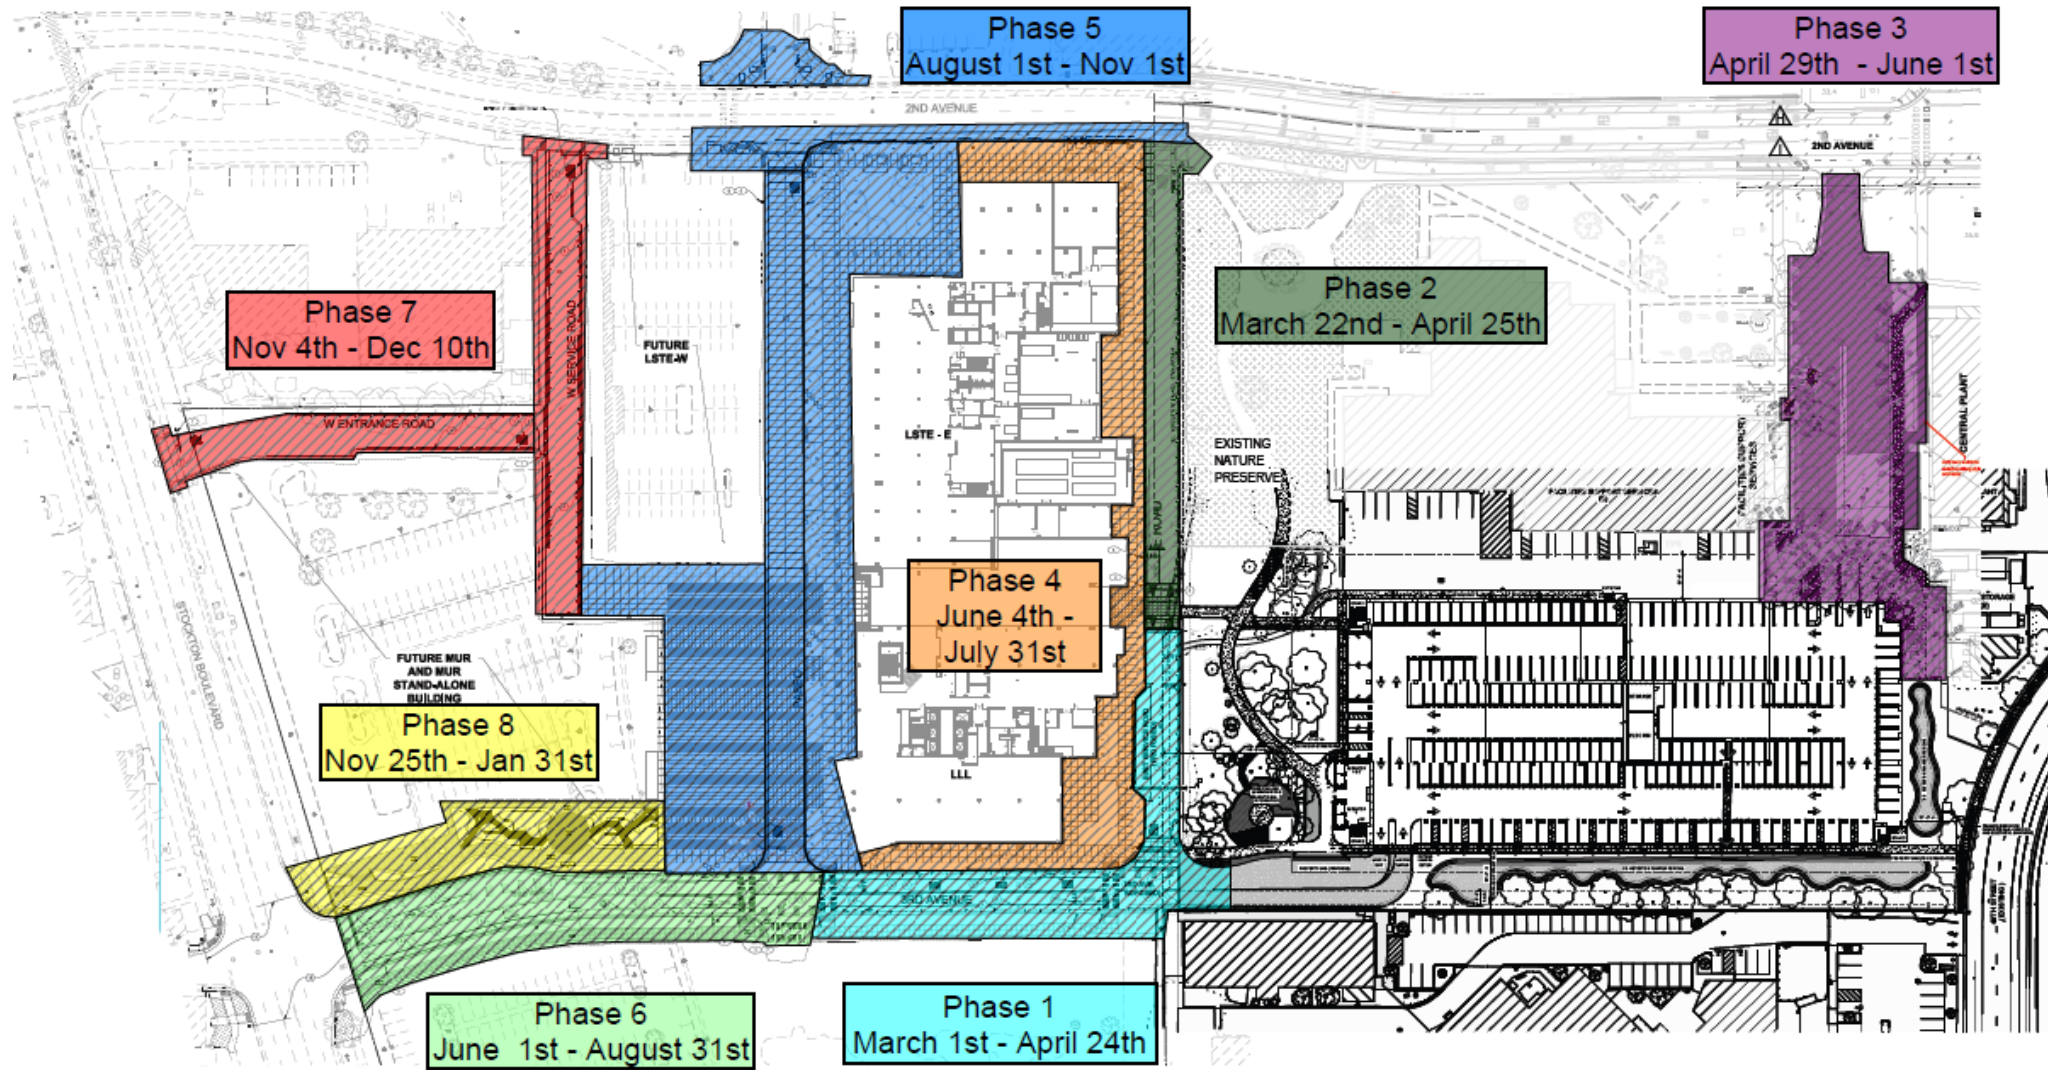

Invest at Aggie Square

Opportunities with the Wexford SciTech Seed Fund

HOSPITAL

PATIENT CARE

EDUCATION CORE

MIXED-USE
RESIDENTIAL

PARKING

Phase 2

Phase 2

Aggie Square PS6 - Site Work Phasing Plan

NOTE: This phasing plan & schedule has been produced by WT for CM planning purposes only and does not represent any contractual agreement between Wexford and GBI who is acting as the General Contractor. Time-frames are subject to modification based on coordination of work,

Site

WEEKLY UPDATE 06.14.2024

Concrete Sidewalk Mock-Up Review

Removed Tree at the Northeast Intersection of 45th St. and 2nd Ave.

Installed Conduit Home Runs Southeast of LLL

Excavated for Planter Boxes on the Southeast Corner of LLL