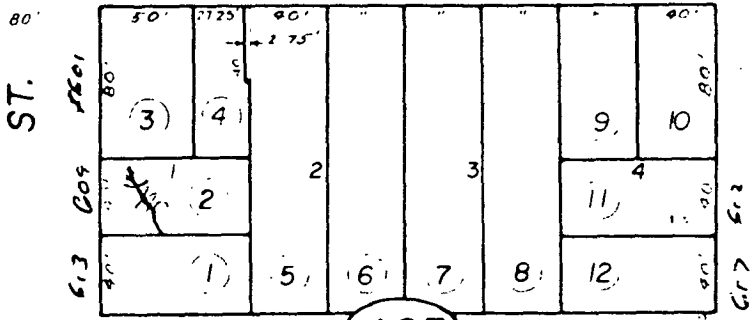

APPLC. NO. 79-99 MEETING DATE October 3, 1979 CPC ITEM NO. 7

OLD CITY

Tax Area Code

12

ST. 80

1300 1302 1308 1310 1318 1322 1326 1330

1400 1410 1412 1418 1424 1426 1430

163