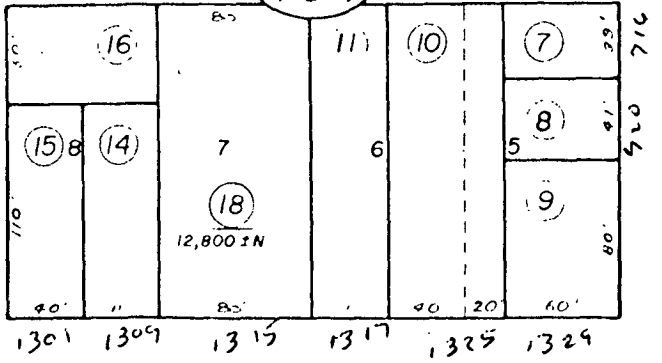

14th

15th

Bk. 6

NOTE—Assessor's Block Numbers Shown in Ellipses