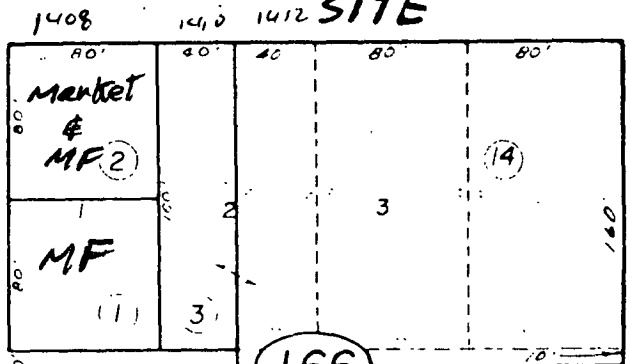

OLD CITY

Tax Area Code

12

ST. 80

1300 1302 1308 1310 1318 1322 1326 1330

1400 1410 1412 1418 1424 1426 1430

163

165

R-5

SUBJECT SITE ST. 80

164

166

14th

15th

Bk. 6

NOTE—Assessor's Block Numbers Shown in Ellipses