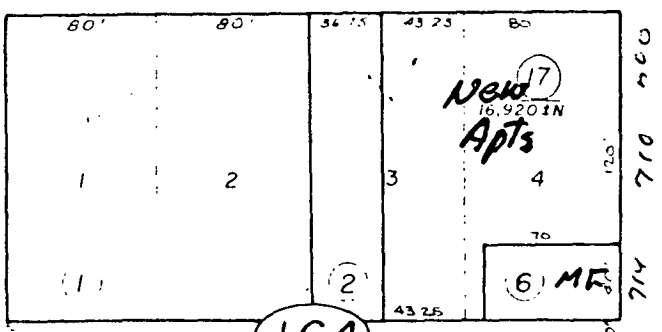

OLD CITY

Tax Area Code

12

ST. 80

1300 1302 1308 1310 1318 1322 1326 1330

1400 1410 1412 1418 1424 1426 1430

163

165

R-5

SUBJECT SITE ST. 80

164

166

14th

15th

Bk. 6

NOTE—Assessor's Block Numbers Shown in Ellipses