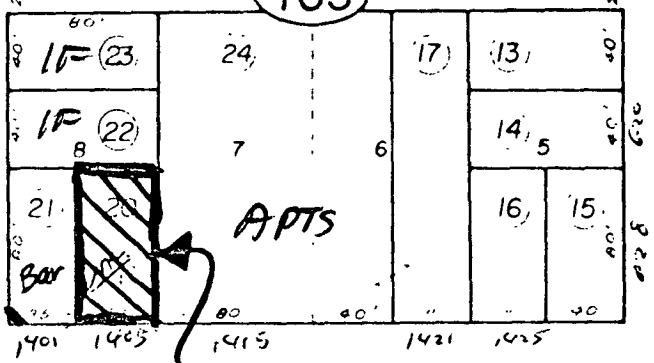

163

165

R-5

SUBJECT SITE ST. 80