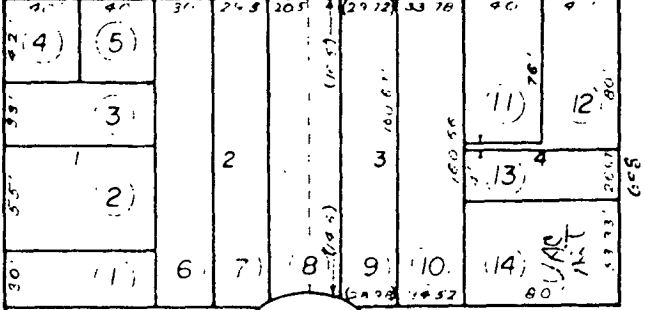

APPLC. NO. 79-99 MEETING DATE October 3, 1979 CPC ITEM NO. 7

OLD CITY

Tax Area Code

12

ST. 80

1300 1302 1308 1310 1318 1322 1326 1330

1400 1410 1412 1418 1424 1426 1430

163